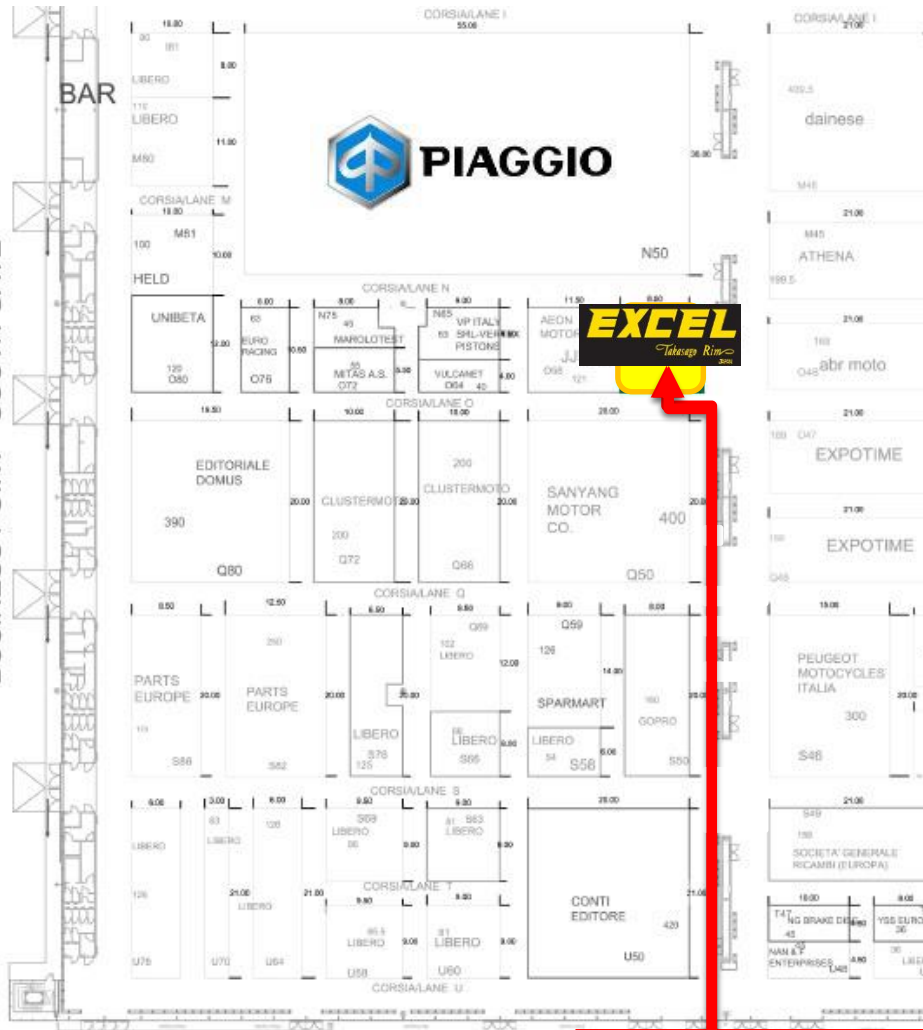

# EXCEL

Takasago Rim  
JAPAN

Date NOV. 18-20 th (suggested)

Hall 9

Booth O 50

Ishimaki / Matoba

BUSINESS POINT - SOUTH GATE

RECEPTION  
Hall 9